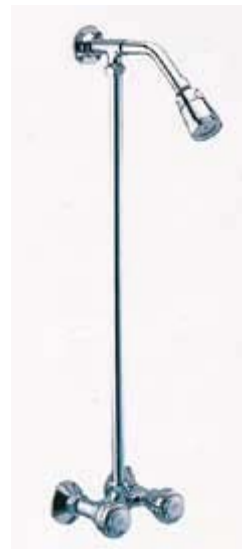

[HOME](#)

[ABOUT](#)

[CONTACT](#)

[FEED BACK](#)

[SITEMAP](#)

[CATALOGUE](#)

- [Automatic Faucets](#)
- [Sensing Urinal Flusher](#)
- [Basin Mixer](#)
- [Kitchen Faucet](#)
- [Showerheads And Showering Accessories](#)
- [Two Handle Faucets](#)
- [Bath Faucets](#)
- [Bathroom Accessories](#)

Showerheads And Showering Accessories

We can supply a wide range of sanitary fittings including Showerheads and Showering Accessories.

YX-838

YX-819

YX-227-27

YX-834

YX-839

YX-232-39

YX-229-23

YX-835

YX-963

YX-936

YX-347

YX-348